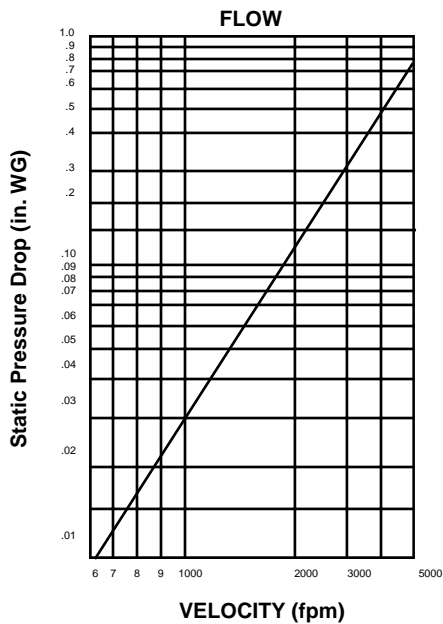

INFORMATIONAL DATA

FIRE DAMPER MODEL 150B

FREE AREA (SQ. FT.) DUCT WIDTH (IN.)

	4	8	12	16	20	24	28	32	36	40	44	48	52	56	60
4	.03	.1	.2	.3	.4	.4	.5	.6	.7	.8	.8	.9	1.0	1.1	1.2
8	.1	.3	.5	.7	.9	1.1	1.3	1.4	1.6	1.8	2.0	2.2	2.4	2.6	2.8
12	.2	.5	.8	1.1	1.4	1.7	2.0	2.3	2.6	2.9	3.2	3.5	3.8	4.1	4.4
16	.2	.6	1.0	1.5	1.9	2.3	2.7	3.1	3.5	4.0	4.4	4.8	5.2	5.6	6.0
20	.3	.8	1.3	1.9	2.4	2.9	3.4	4.0	4.5	5.0	5.5	6.1	6.6	7.1	7.6
24	.3	1.0	1.6	2.2	2.9	3.5	4.2	4.8	5.4	6.1	6.7	7.3	8.0	8.6	9.2
26	.4	1.2	1.9	2.6	3.4	4.1	4.9	5.6	6.4	7.1	7.9	8.6	9.4	10.1	10.9
32	.5	1.3	2.2	3.0	3.9	4.8	5.6	6.5	7.3	8.2	9.0	9.9	10.8	11.6	12.5
36	.5	1.5	2.5	3.4	4.4	5.4	6.3	7.3	8.3	9.3	10.2	11.2	12.2	13.1	14.1
40	.6	1.7	2.7	3.8	4.9	6.0	7.1	8.2	9.2	10.3	11.4	12.5	13.6	14.6	15.7
44	.6	1.8	3.0	4.2	5.4	6.6	7.8	9.0	10.2	11.4	12.6	13.8	15.0	16.1	17.3
48	.7	2.0	3.3	4.6	5.9	7.2	8.5	9.8	11.1	12.4	13.7	15.0	16.3	17.6	19.0
52	.8	2.2	3.6	5.0	6.4	7.8	9.2	10.7	12.1	13.5	14.9	16.3	17.7	19.2	20.6
56	.8	2.3	3.9	5.4	6.9	8.4	10.0	11.5	13.0	14.6	16.1	17.6	19.1	20.7	22.2
60	.9	2.5	4.2	5.8	7.4	9.1	10.7	12.3	14.0	15.6	17.2	18.9	20.5	22.2	23.8

VERTICAL HORIZONTAL

DUCT SIZE	OPENING HEIGHT	DUCT SIZE	OPENING HEIGHT
4	6	4	6
5	7	5	7
6	8	6	8
7	9	7	9
8	10	8	10
9	11	9	11
10	12	10	12
11	13	11	13
12	14	12	14
13	15	13	15
14	16	14	16
15	17	15	17
16	19	16	19
17	20	17	20
18	21	18	21
19	22	19	22
20	23	20	23
21	24	21	24
22	25	22	25
23	26	23	26
24	27	24	27
25	28	25	28
26	29	26	29
27	30	27	30
28	32	28	32
29	33	29	33
30	34	30	34
31	35	31	35
32	36	32	36
33	37	33	37
34	38	34	38
35	39	35	39
36	40	36	40
37	41	37	41
38	42	38	42
39	43	39	43
40	45	40	45
41	46	41	46
42	47	42	47
43	48		
44	49		
45	50		
46	51		
47	52		
48	53		

*DUAL SECTIONS

To maintain Buckley's policy of continuous improvement, we reserve the right to change prices, specifications, ratings or dimensions without notice or obligation. **Manufactured by Sheet Metal Union Local 17.**

MANUFACTURED BY: Buckley Associates, Inc. HANOVER, MA

Visit us on the World Wide Web at: <http://www.buckleyonline.com>