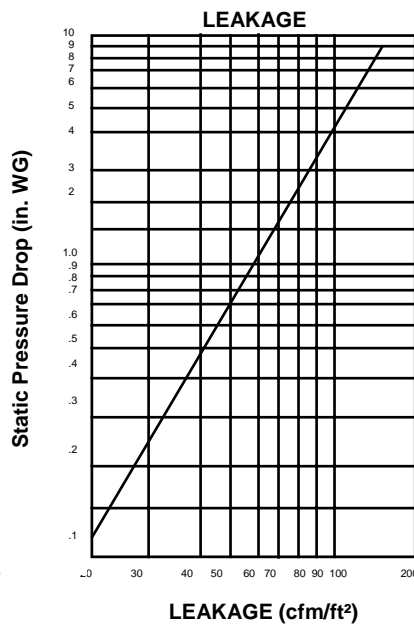

INFORMATIONAL DATA

FIRE DAMPER MODEL 150B

FREE AREA (SQ. FT.) DUCT WIDTH (IN.)

	4	8	12	16	20	24	28	32	36	40	44	48	52	56	60
4	.03	.1	.2	.3	.4	.4	.5	.6	.7	.8	.8	.9	1.0	1.1	1.2
8	.1	.3	.5	.7	.9	1.1	1.3	1.4	1.6	1.8	2.0	2.2	2.4	2.6	2.8
12	.2	.5	.8	1.1	1.4	1.7	2.0	2.3	2.6	2.9	3.2	3.5	3.8	4.1	4.4
16	.2	.6	1.0	1.5	1.9	2.3	2.7	3.1	3.5	4.0	4.4	4.8	5.2	5.6	6.0
20	.3	.8	1.3	1.9	2.4	2.9	3.4	4.0	4.5	5.0	5.5	6.1	6.6	7.1	7.6
24	.3	1.0	1.6	2.2	2.9	3.5	4.2	4.8	5.4	6.1	6.7	7.3	8.0	8.6	9.2
26	.4	1.2	1.9	2.6	3.4	4.1	4.9	5.6	6.4	7.1	7.9	8.6	9.4	10.1	10.9
32	.5	1.3	2.2	3.0	3.9	4.8	5.6	6.5	7.3	8.2	9.0	9.9	10.8	11.6	12.5
36	.5	1.5	2.5	3.4	4.4	5.4	6.3	7.3	8.3	9.3	10.2	11.2	12.2	13.1	14.1
40	.6	1.7	2.7	3.8	4.9	6.0	7.1	8.2	9.2	10.3	11.4	12.5	13.6	14.6	15.7
44	.6	1.8	3.0	4.2	5.4	6.6	7.8	9.0	10.2	11.4	12.6	13.8	15.0	16.1	17.3
48	.7	2.0	3.3	4.6	5.9	7.2	8.5	9.8	11.1	12.4	13.7	15.0	16.3	17.6	19.0
52	.8	2.2	3.6	5.0	6.4	7.8	9.2	10.7	12.1	13.5	14.9	16.3	17.7	19.2	20.6
56	.8	2.3	3.9	5.4	6.9	8.4	10.0	11.5	13.0	14.6	16.1	17.6	19.1	20.7	22.2
60	.9	2.5	4.2	5.8	7.4	9.1	10.7	12.3	14.0	15.6	17.2	18.9	20.5	22.2	23.8

VERTICAL HORIZONTAL

DUCT SIZE	OPENING HEIGHT	DUCT SIZE	OPENING HEIGHT
4	6	4	6
5	7	5	7
6	8	6	8
7	9	7	9
8	10	8	10
9	11	9	11
10	12	10	12
11	13	11	13
12	14	12	14
13	15	13	15
14	16	14	16
15	17	15	17
16	19	16	19
17	20	17	20
18	21	18	21
19	22	19	22
20	23	20	23
21	24	21	24
22	25	22	25
23	26	23	26
24	27	24	27
25	28	25	28
26	29	26	29
27	30	27	30
28	32	28	32
29	33	29	33
30	34	30	34
31	35	31	35
32	36	32	36
33	37	33	37
34	38	34	38
35	39	35	39
36	40	36	40
37	41	37	41
38	42	38	42
39	43	39	43
40	45	40	45
41	46	41	46
42	47	42	47
43	48		
44	49		
45	50		
46	51		
47	52		
48	53		

*DUAL SECTIONS

To maintain Buckley's policy of continuous improvement, we reserve the right to change prices, specifications, ratings or dimensions without notice or obligation. **Manufactured by Sheet Metal Union Local 17.**

MANUFACTURED BY: Buckley Associates, Inc. HANOVER, MA

Visit us on the World Wide Web at: <http://www.buckleyonline.com>