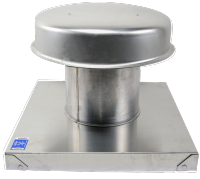

Flat Roof Cap, Model RCC-7, with Curb Cap, For Models SP/CSP

Model RCC-7 roof cap accessory includes weathertight aluminum construction with an integral birdscreen and built-in curb cap. Requires roof curb (sold separately).

Performance Characteristics

No Fan Curve Available.

California Residents

⚠ WARNING

This product can expose you to chemicals including cadmium used in the processing of corrosion resistant metal and fasteners, which is known to the State of California to cause cancer and birth defects or other reproductive harm. For more information visit www.P65Warnings.ca.gov