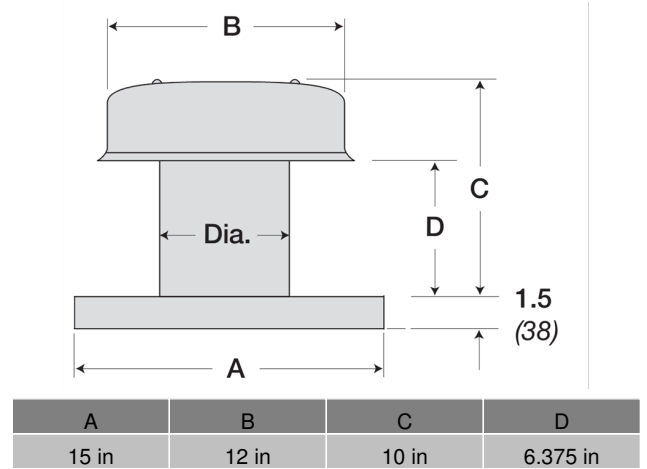

Flat Roof Cap, Model RCC-7, with Curb Cap, For Models SP/CSP

Model RCC-7 roof cap accessory includes weathertight aluminum construction with an integral birdscreen and built-in curb cap. Requires roof curb (sold separately).