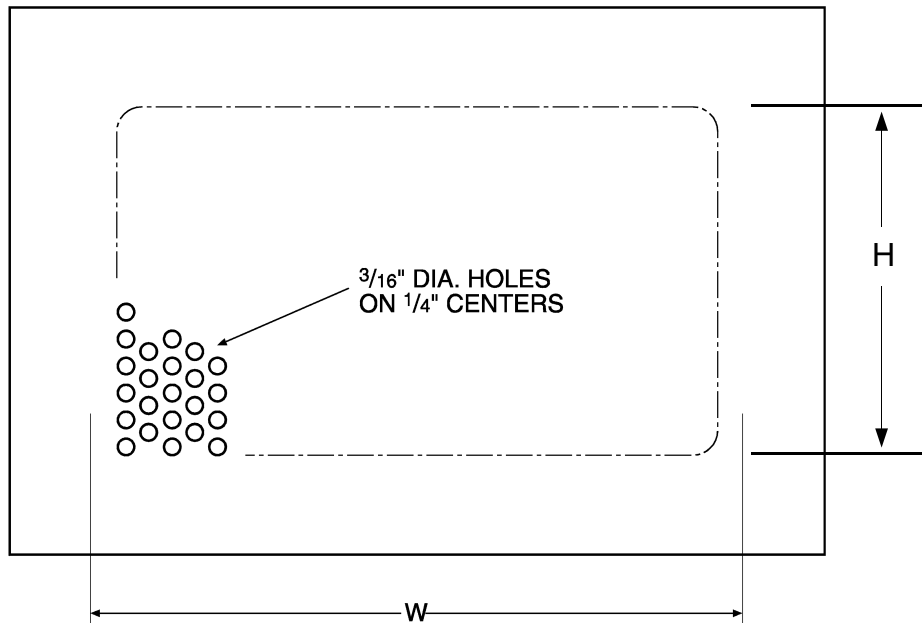

## BUCKLEY SECURITY GRILLES

MODEL SG-316R-14-A100

### **Standard Construction**

- .100 Aluminum
- Border 1½ inch
- Holes - Round on ¼" Centers
- Mounting Holes - ¼" Round on Border as needed
- Finish - Primed and Finished White

*To maintain Buckley's policy of continuous improvement, we reserve the right to change prices, specifications, ratings or dimensions without notice or obligation. Manufactured by Sheet Metal Union Local 17.*