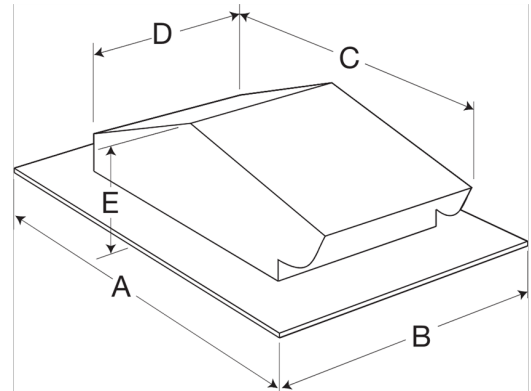

Pitched Roof Cap, Model RJ-4, For Models SP/CSP

Pitched roof cap discharge accessory constructed of steel with black enamel finish. Includes integral flashing flash, built-in birdscreen and damper.

A	B	C	D	E
11 in	9.25 in	8.25 in	5.3125 in	4.5 in