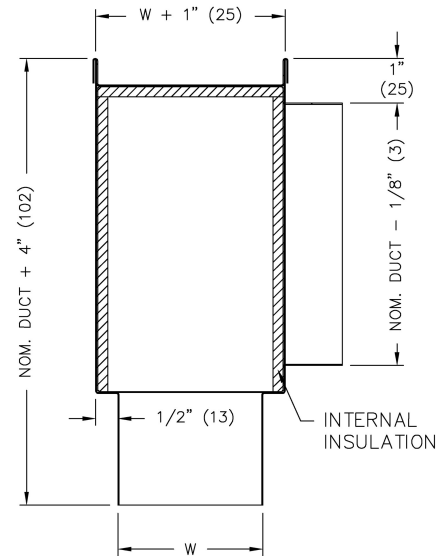

**UP Universal Plenum**

Application	Nominal Width	Slots
SDS100	1.88"	1

- Application:** Linear Slot Supply  
**Border Style:** 14 T-Bar Lay-in  
**Edge Style:** FLAT Straight Sidewall with Kickout  
**Insulation:** CF Coated Fiberglass

**Notes:**

- Coated steel construction
- End caps are not insulated

**PROJECT:** price odd stock  
**ENGINEER:**  
**DESCRIPTION:** Universal Plenum  
 UP//SDS100/14/1//48.00/1.88/14.00/10/FLAT/CF/////

**SUBMITTAL NO:** 260441-B  
**CUSTOMER:**