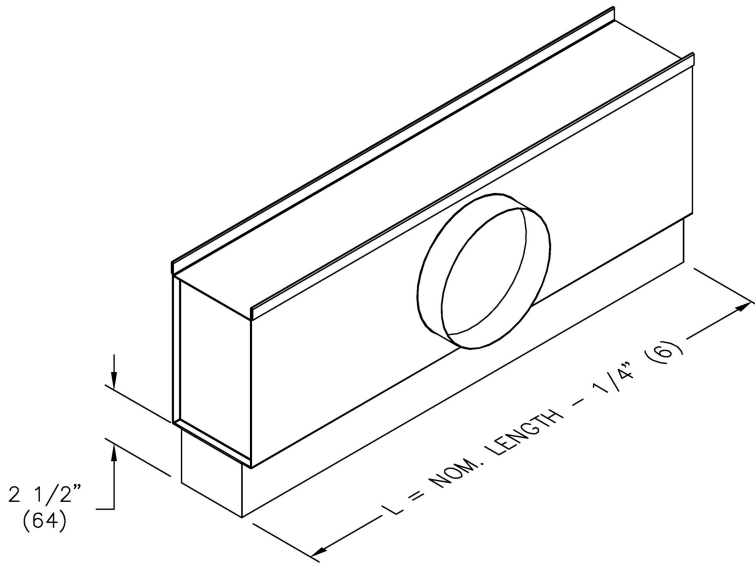

**UP Universal Plenum**

Application	Nominal Width	Slots
SDS100	1.88"	1

- Application:** Linear Slot Supply  
**Border Style:** 14 T-Bar Lay-in  
**Edge Style:** FLAT Straight Sidewall with Kickout  
**Insulation:** CF Coated Fiberglass

**Notes:**

- Coated steel construction
- End caps are not insulated

**PROJECT:** price odd stock  
**ENGINEER:**  
**DESCRIPTION:** Universal Plenum  
 UP//SDS100/14/1//48.00/1.88/14.00/10/FLAT/CF/////

**SUBMITTAL NO:** 260441-B  
**CUSTOMER:**